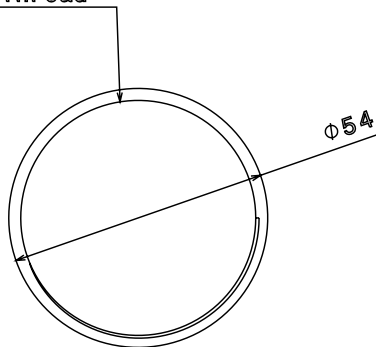

PRODUCT CODE: SC5B
CONDUIT SOLID COUPLER

DESCRIPTION

2" Conduit Solid Coupler

FINISH

Black Enamel

MATERIAL

Steel

PACKAGING

Packed in qty 10

ADDITIONAL NOTES

Conforms to BS EN61386-1

Isometric view

2 Inch Thread

Top view

Side view